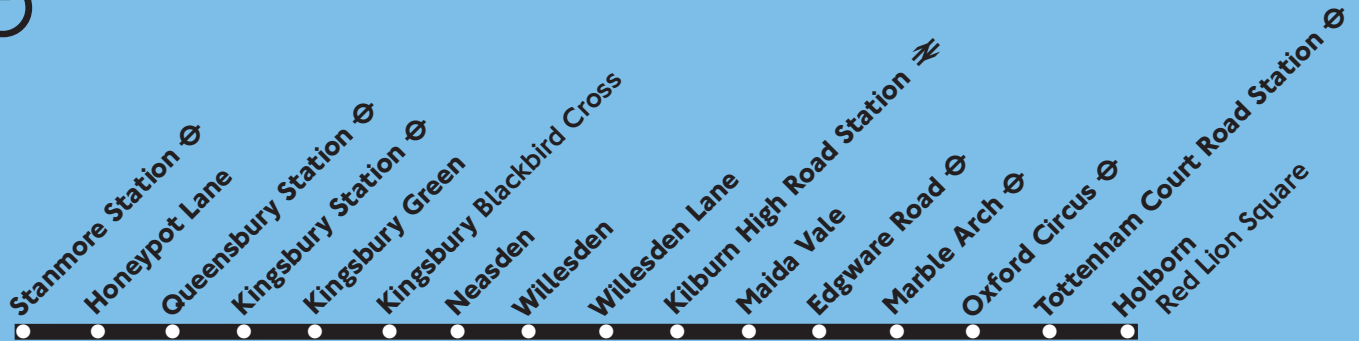

N98

Stanmore - Willesden - Holborn

To stop the bus, always indicate clearly to the driver

Every night

Sunday night/Monday morning to Thursday night/Friday morning

Stanmore Station ⇄	---	2323	Then	0123	---	0153	---	0223	Then	0353	---	0423	---	0450
Queensbury Station ⇄	---	2329	every	0129	---	0159	---	0229	every	0359	---	0429	---	0457
Kingsbury Station ⇄	---	2332	30 minutes	0132	---	0202	---	0232	30 minutes	0402	---	0432	---	0501
Kingsbury Blackbird Cross	---	2339	until	0139	---	0209	---	0239	until	0409	---	0439	---	0509
Willesden Bus Garage	2332	2347		0147	0202	0217	0232	0247		0417	0432	0447	0502	0517
Kilburn High Road Station ⇄	2342	2357	Then	0157	0212	0227	0242	0257	Then	0427	0442	0458	0513	0528
Edgware Road Praed Street	2350	0005	every	0205	0220	0235	0249	0304	every	0434	0449	0505	0520	0535
Marble Arch ⇄	2354	0009	15	0209	0224	0238	0252	0307	15	0437	0452	0508	0523	0538
Oxford Circus ⇄	2359	0014	minutes	0214	0229	0243	0257	0312	minutes	0442	0457	0513	0528	0543
Holborn Red Lion Square	0005	0020	until	0220	0235	0249	0303	0318	until	0448	0503	0519	0534	0549

Friday night/Saturday morning and Saturday night/Sunday morning

From 2330 to 0402, buses run about every 10 minutes between Willesden Bus Garage and Holborn

										SU	SU	SU	SU	SU	SU			
Stanmore Station ⇄	---	2314		0234	0256	0318	0328	0353	---	0423	---	0453	---	0523	---	0623		
Queensbury Station ⇄	---	2320		0240	0302	0324	0334	0359	---	0429	---	0459	---	0529	---	0629		
Kingsbury Station ⇄	---	2323	Then	0243	0305	0327	0337	0402	---	0432	---	0502	---	0532	---	0632		
Kingsbury Blackbird Cross	---	2330	every	0250	0312	0334	0344	0409	---	0439	---	0509	---	0539	---	0639		
Willesden Bus Garage	2328	2338	20	0258	0320	0342	0352	0417	0432	0447	0502	0517	0532	0547	0602	0617	0632	0647
Kilburn High Road Station ⇄	2336	2346	mins	0306	0328	0350	0400	0425	0440	0455	0510	0525	0540	0555	0610	0625	0640	0655
Edgware Road Praed Street	2343	2353	until	0313	0335	0357	0407	0432	0447	0502	0517	0532	0547	0602	0617	0632	0647	0702
Marble Arch ⇄	2346	2356		0316	0338	0400	0410	0435	0450	0505	0520	0535	0550	0605	0620	0635	0650	0705
Oxford Circus ⇄	2352	0002		0322	0343	0405	0415	0440	0455	0510	0525	0540	0555	0610	0625	0640	0655	0710
Holborn Red Lion Square	2400	0010		0330	0350	0410	0420	0445	0500	0515	0530	0545	0600	0615	0630	0645	0700	0715

SU - Sunday morning only

Operated by Metroline for London Buses 28.10.05 T6398T